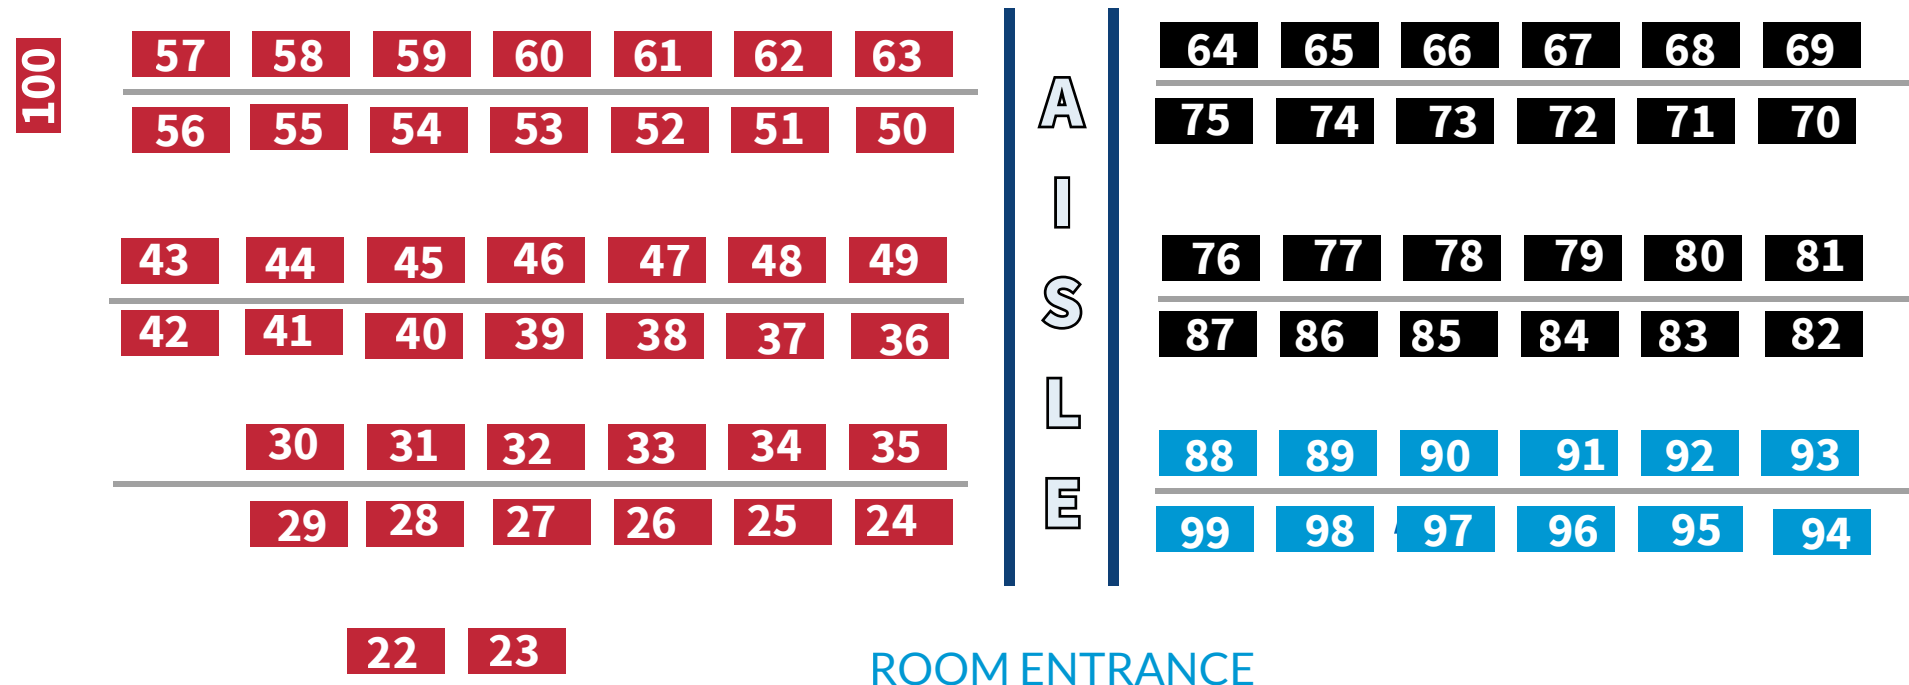

PRESIDENTIAL HALL ROOM MAP

MAIN STAGE - OHIOMEANSJOBS ALLEN COUNTY

CRYSTAL ROOM MAP

Manufacturing / Auto / Construction / Skilled Trades

Business / Services / Education / Government

A
I
S
L
E

Healthcare / Social Services

ROOM ENTRANCE

CLUB UNOH ENTRANCE

ROOM ENTRANCE
PRESIDENTIAL HALL MAP

CRYSTAL ROOM MAP

Retail / Entertainment / Food / Armed Forces

ROOM ENTRANCE

Manufacturing

Ohio
OhioMeansJobs.
Allen County