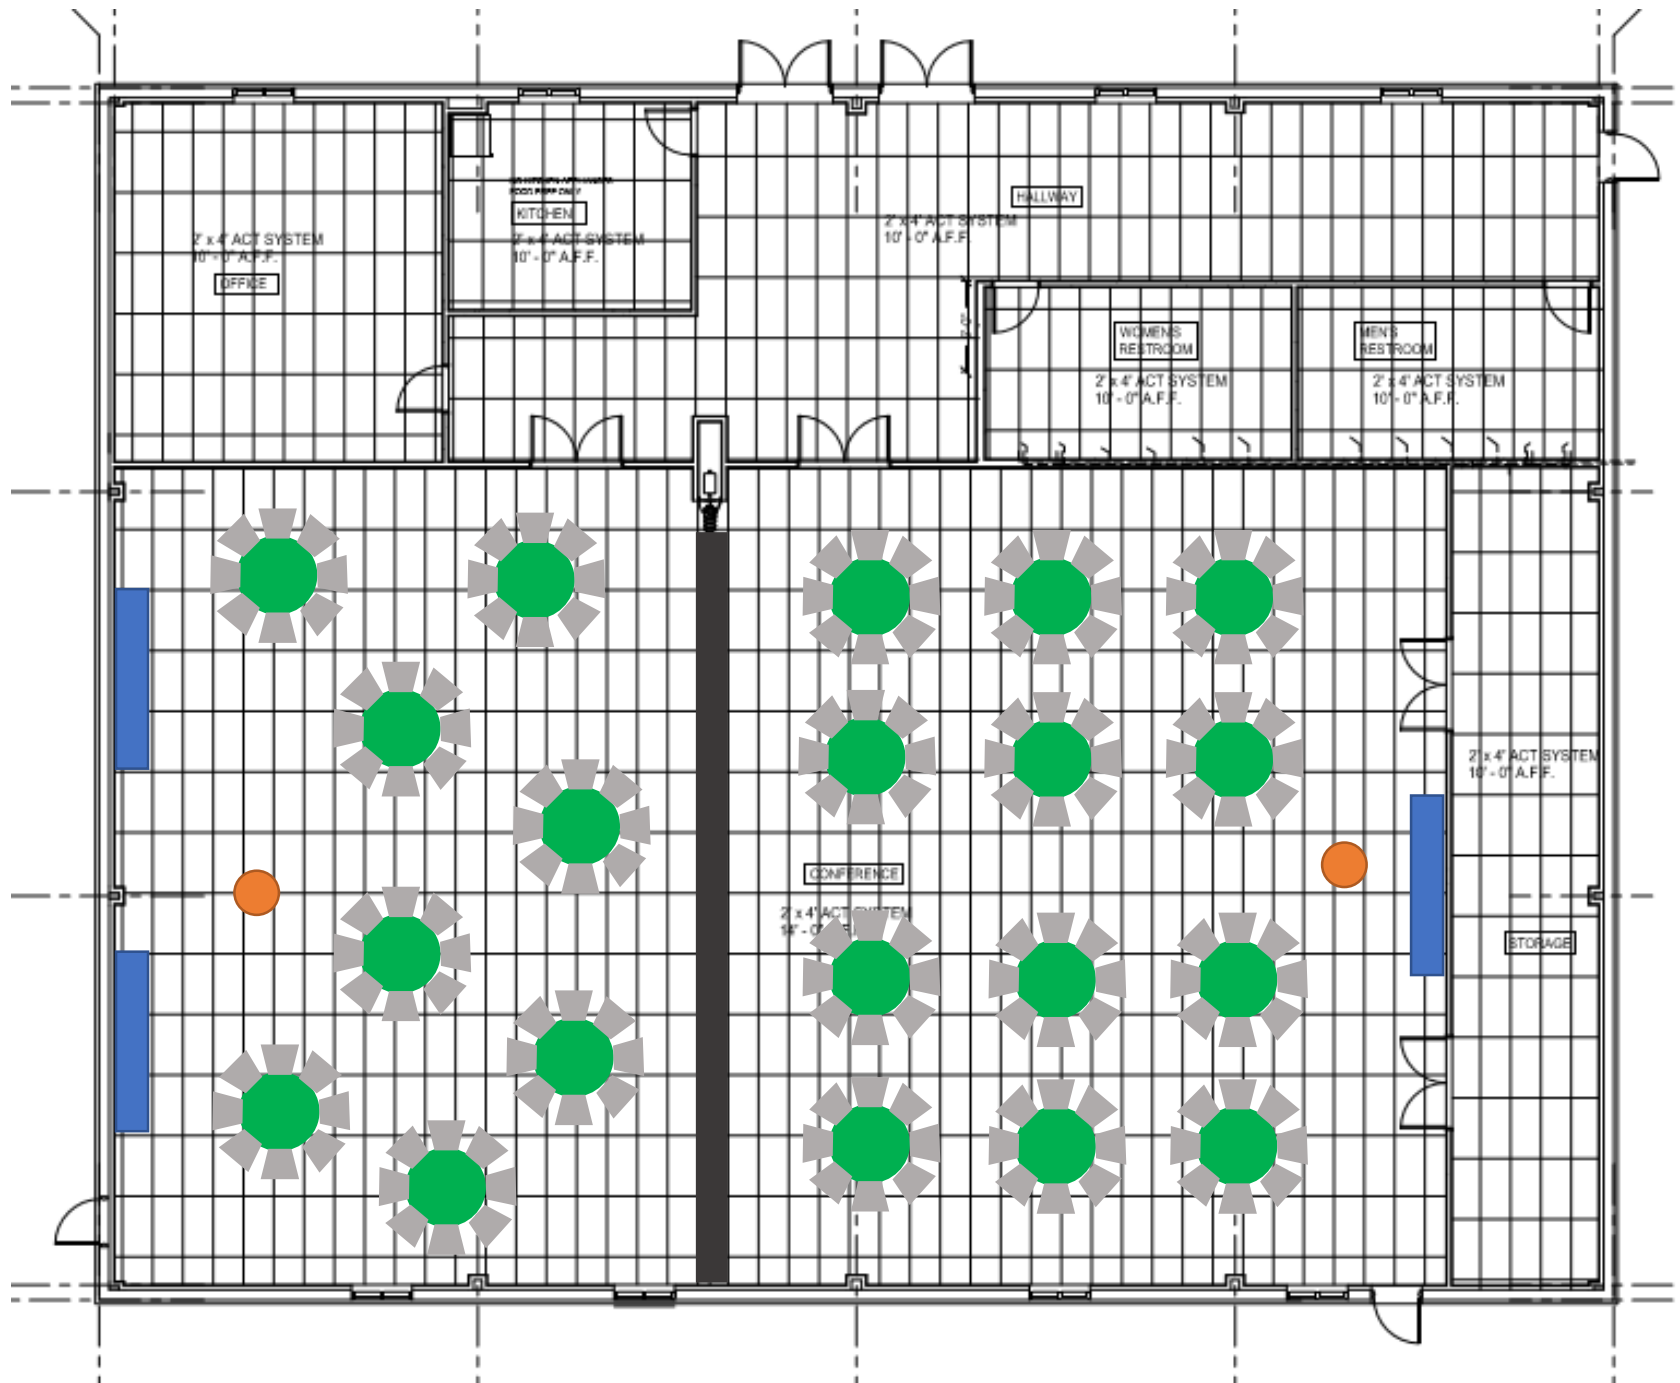

Seating options for events at the Allen County  
Workforce Development & Recruiting Center

120 tables and up  
to 240 chairs  
facing either  
direction.

24 tables with 48  
chairs facing 2  
screens.

36 tables with 72  
chairs facing 1  
screen.

8 round tables  
with 64 chairs  
facing 2 screens.

12 tables with 96  
chairs facing 1  
screen.

20 round tables  
with 160 chairs  
facing either  
direction.

250 chairs facing  
either direction  
with aisle down  
the middle.