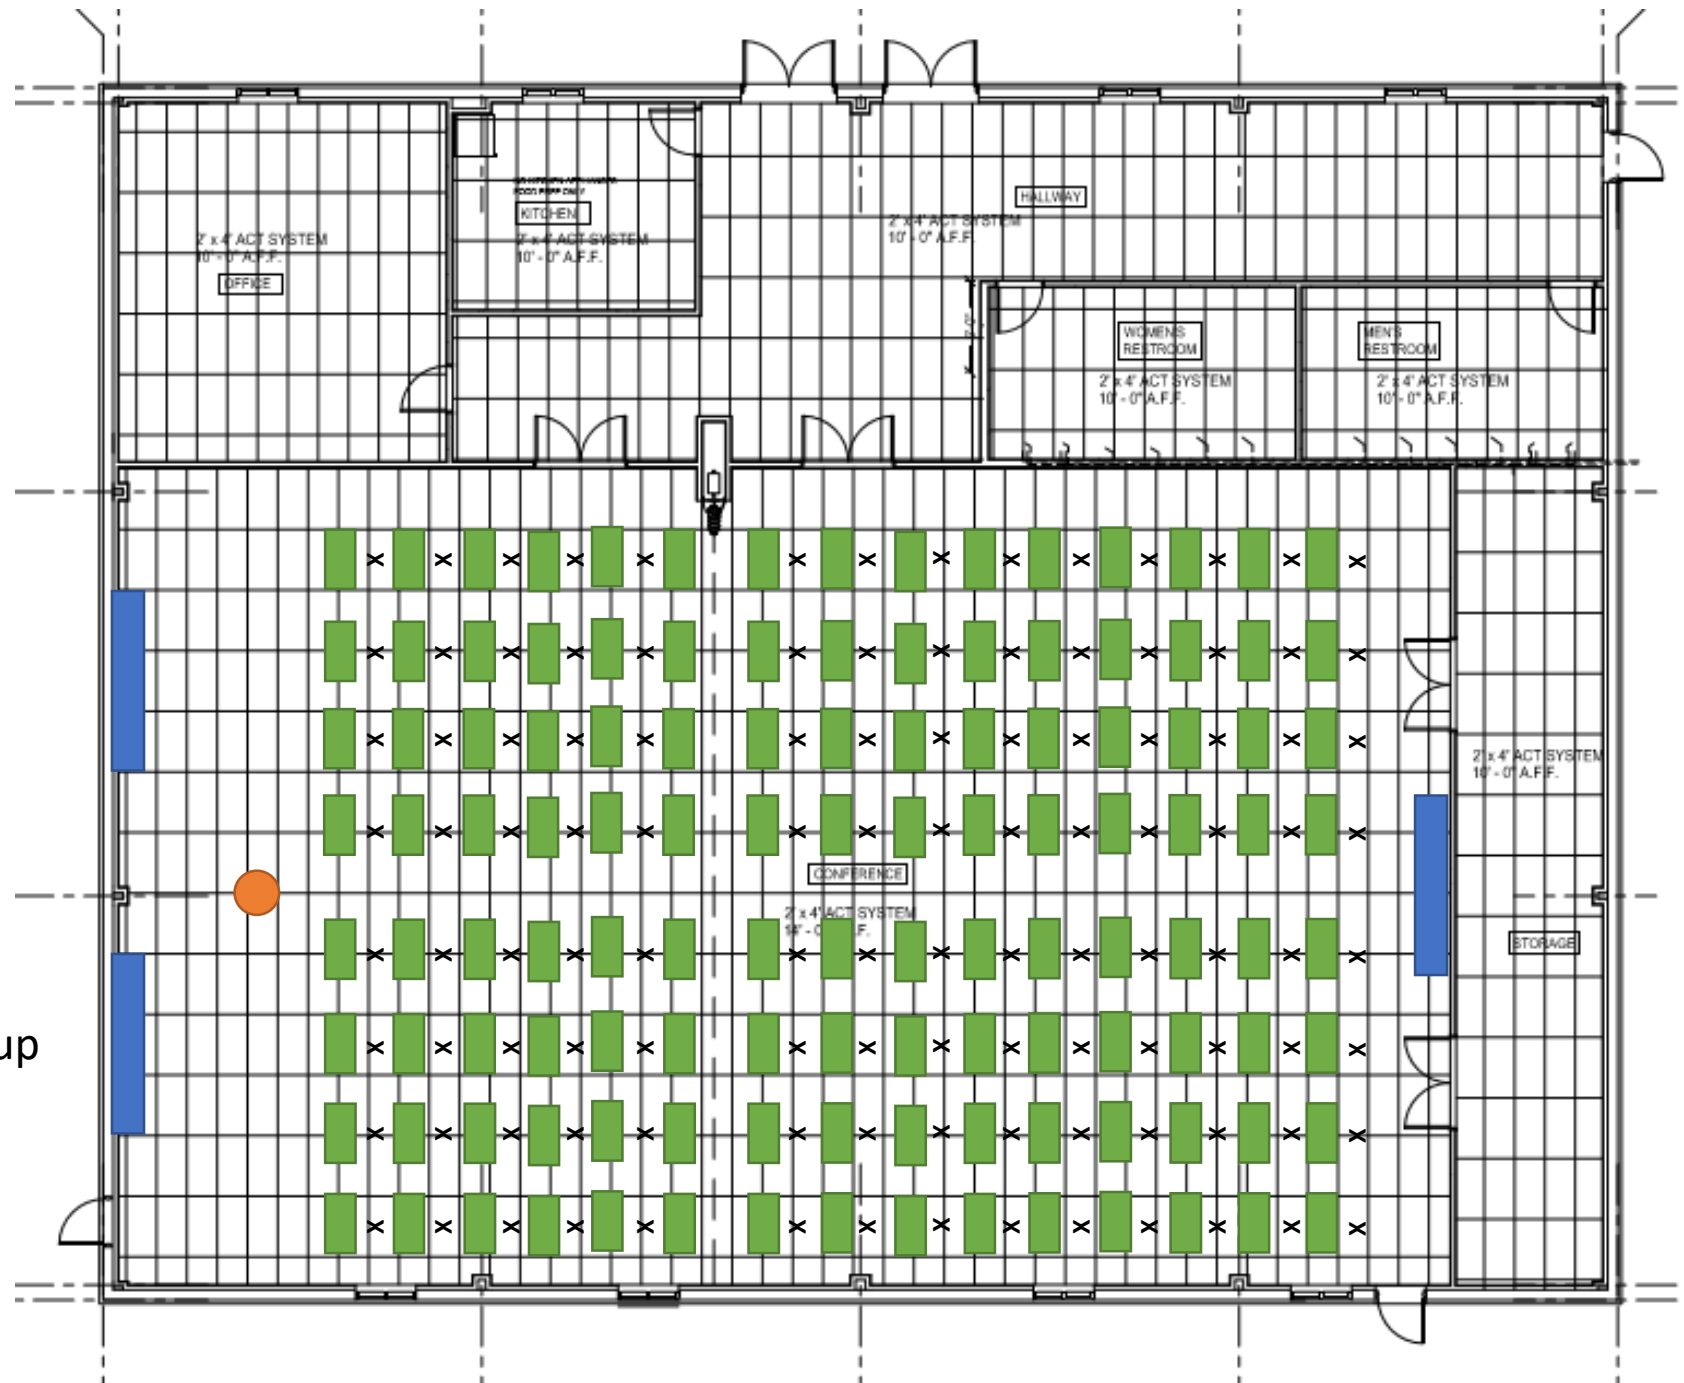

Seating options for events at the Allen County  
Workforce Development & Recruiting Center

120 tables and up  
to 240 chairs  
facing either  
direction.

24 tables with 48  
chairs facing 2  
screens.

36 tables with 72  
chairs facing 1  
screen.

8 round tables  
with 64 chairs  
facing 2 screens.

12 tables with 96  
chairs facing 1  
screen.

20 round tables  
with 160 chairs  
facing either  
direction.

250 chairs facing  
either direction  
with aisle down  
the middle.