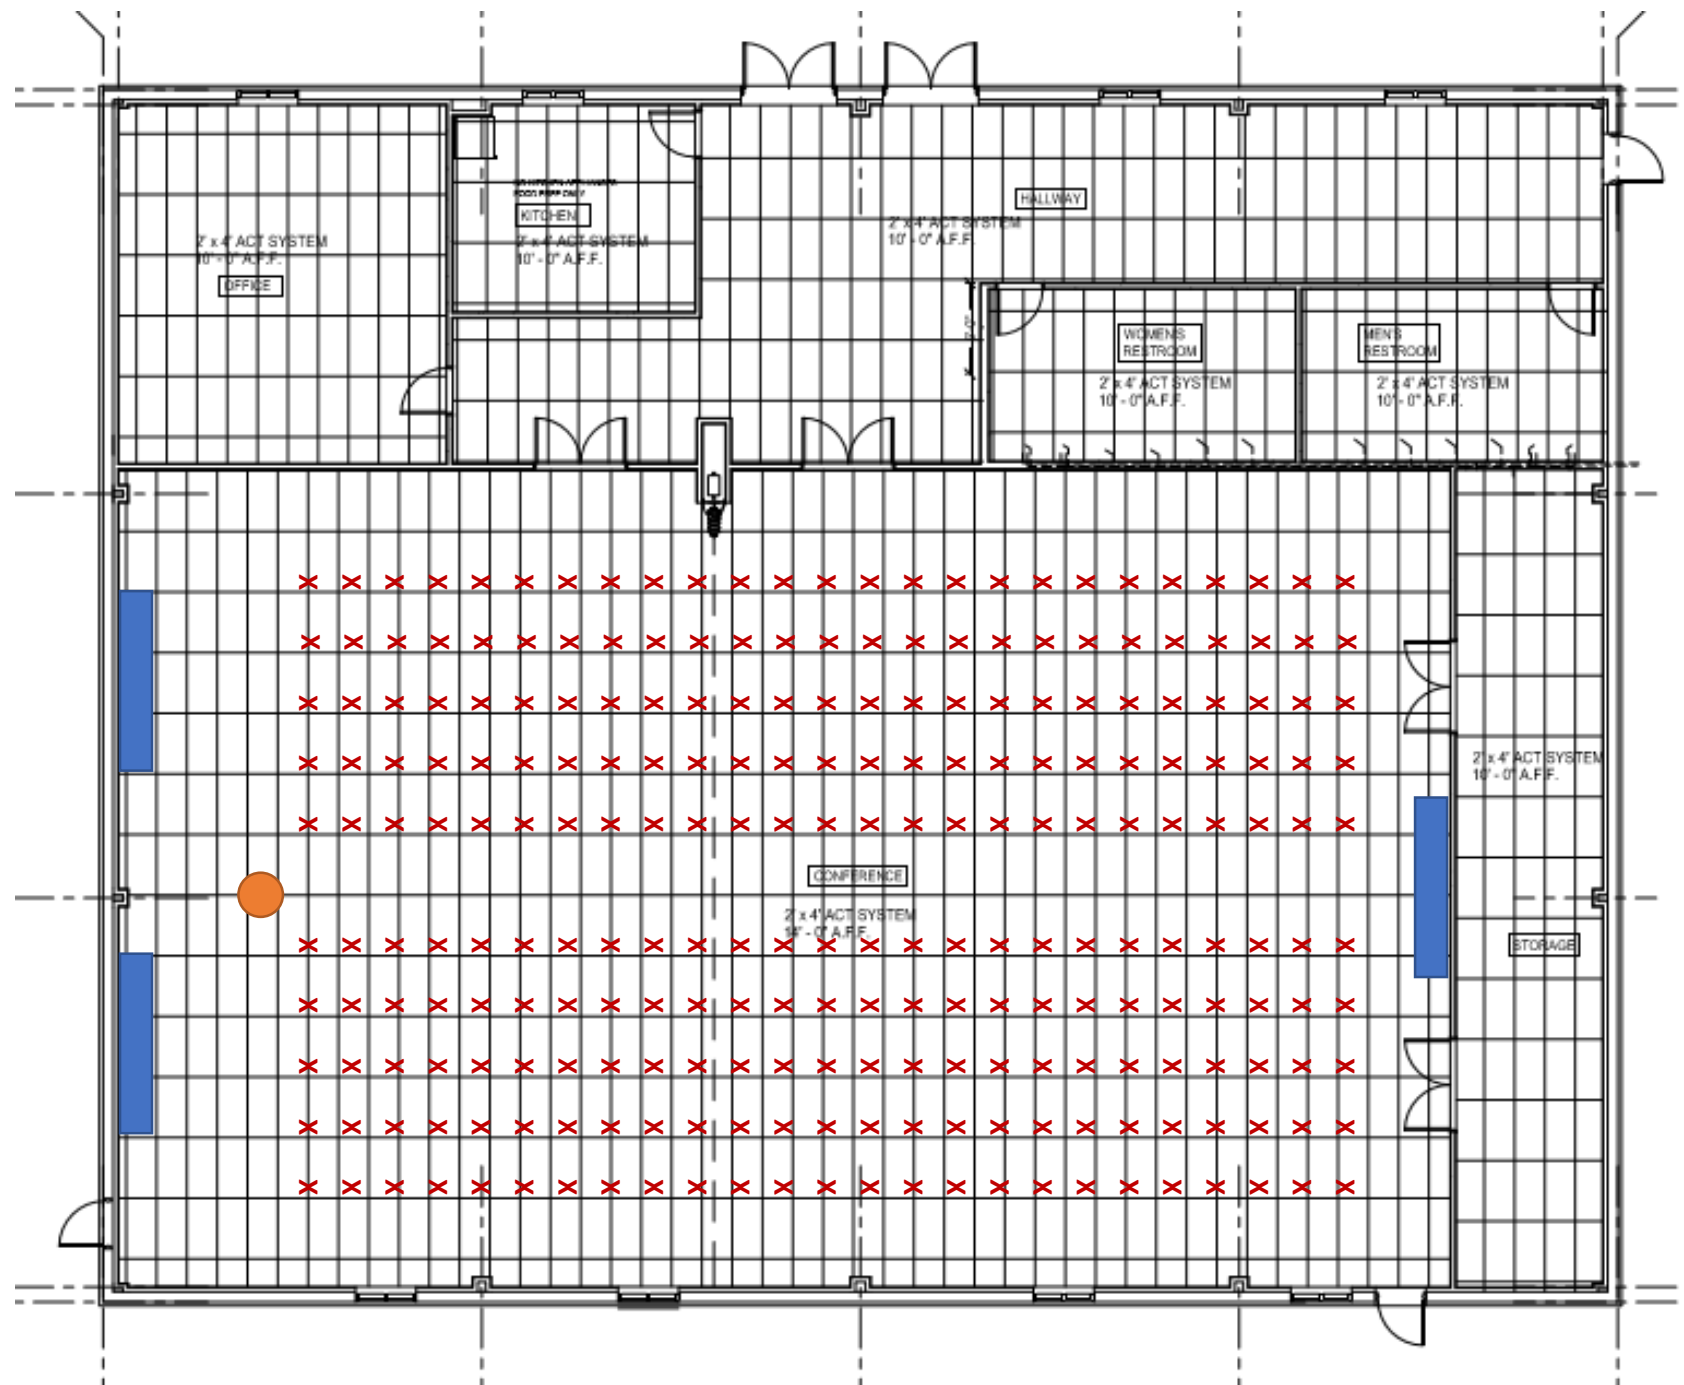

Seating options for events at the Allen County  
Workforce Development & Recruiting Center

120 tables and up  
to 240 chairs  
facing either  
direction.

24 tables with 48  
chairs facing 2  
screens.

36 tables with 72  
chairs facing 1  
screen.

8 round tables  
with 64 chairs  
facing 2 screens.

12 tables with 96  
chairs facing 1  
screen.

20 round tables  
with 160 chairs  
facing either  
direction.

250 chairs facing  
either direction  
with aisle down  
the middle.