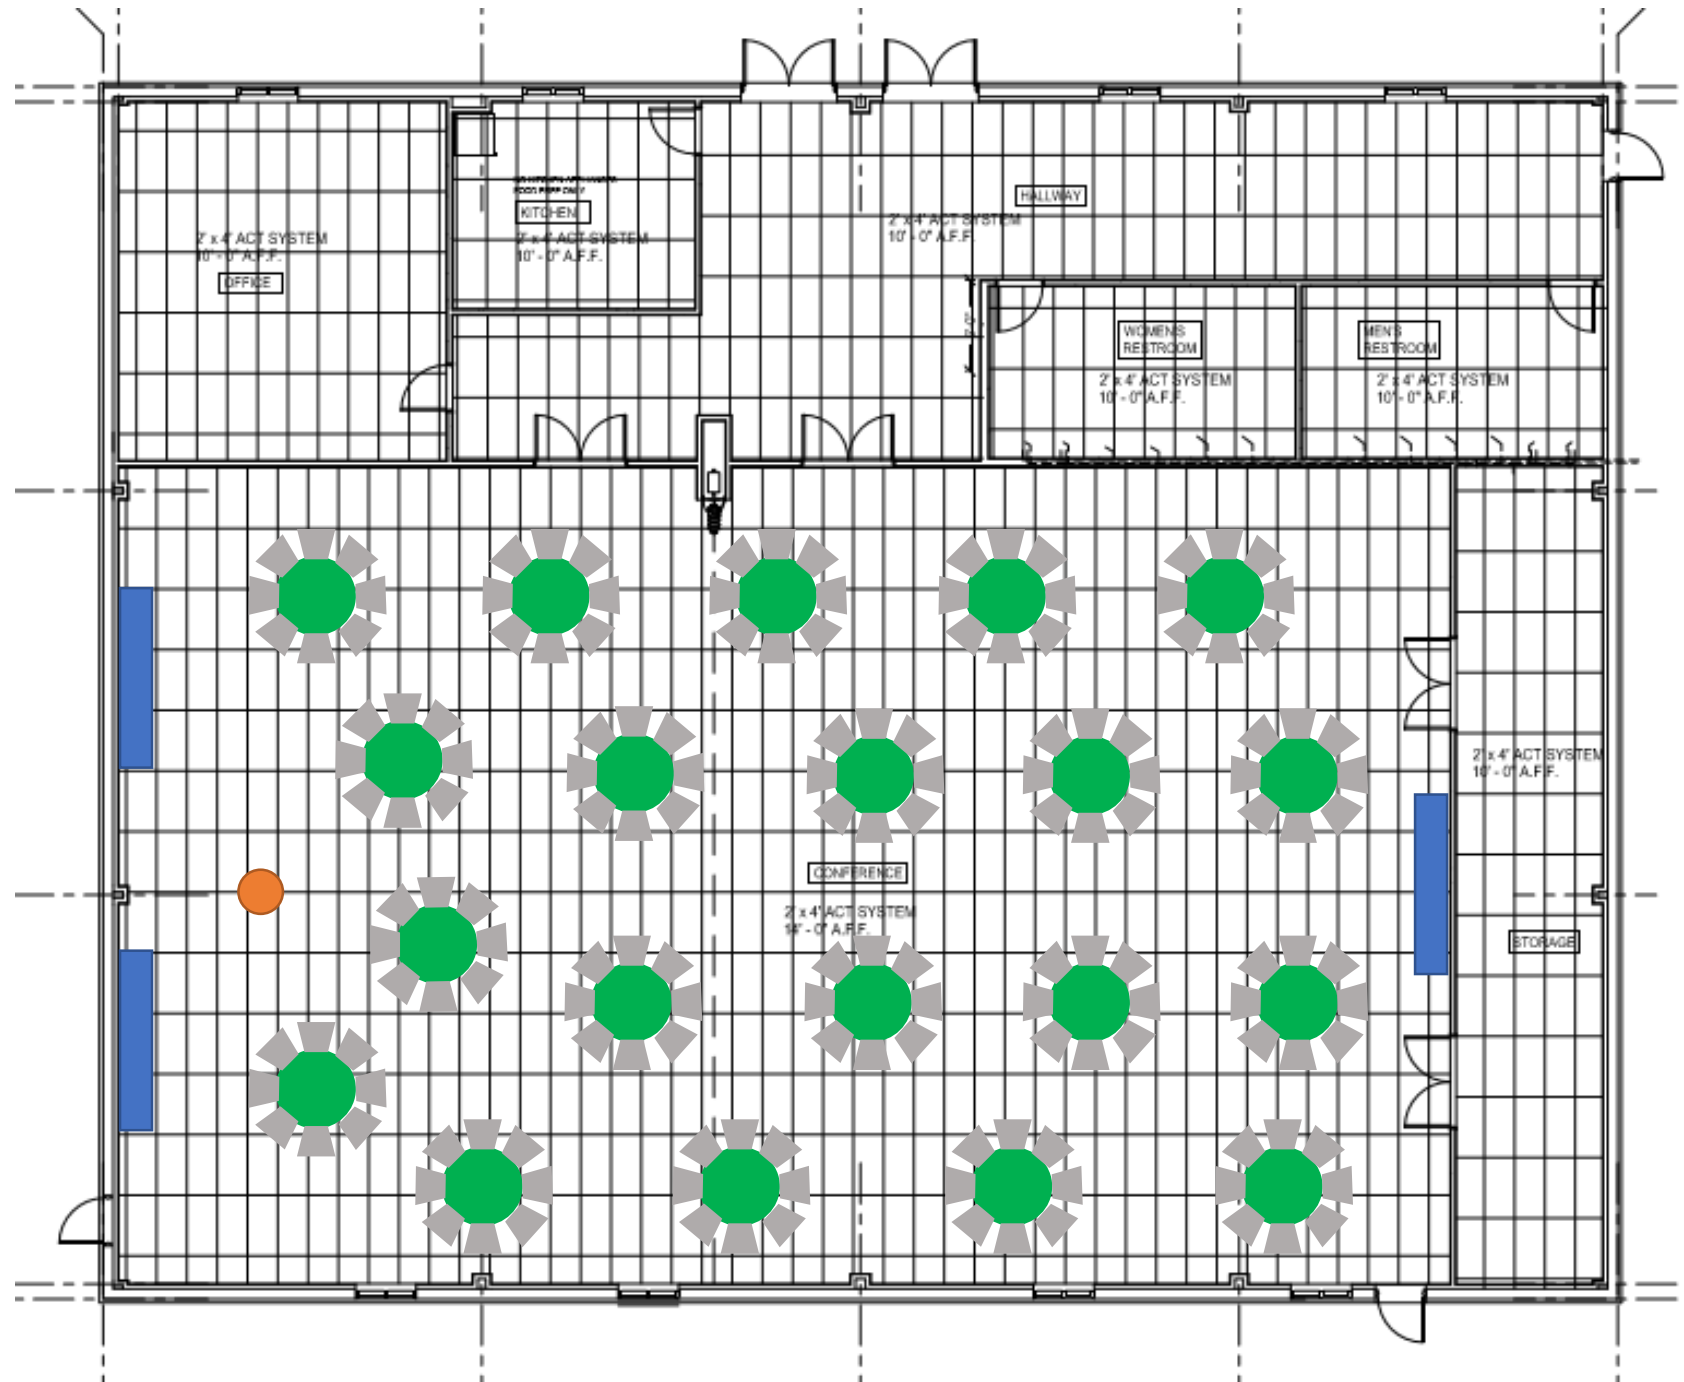

Seating options for events at the Allen County  
Workforce Development & Recruiting Center

120 tables and up  
to 240 chairs  
facing either  
direction.

24 tables with 48  
chairs facing 2  
screens.

36 tables with 72  
chairs facing 1  
screen.

8 round tables  
with 64 chairs  
facing 2 screens.

12 tables with 96  
chairs facing 1  
screen.

20 round tables  
with 160 chairs  
facing either  
direction.

250 chairs facing  
either direction  
with aisle down  
the middle.