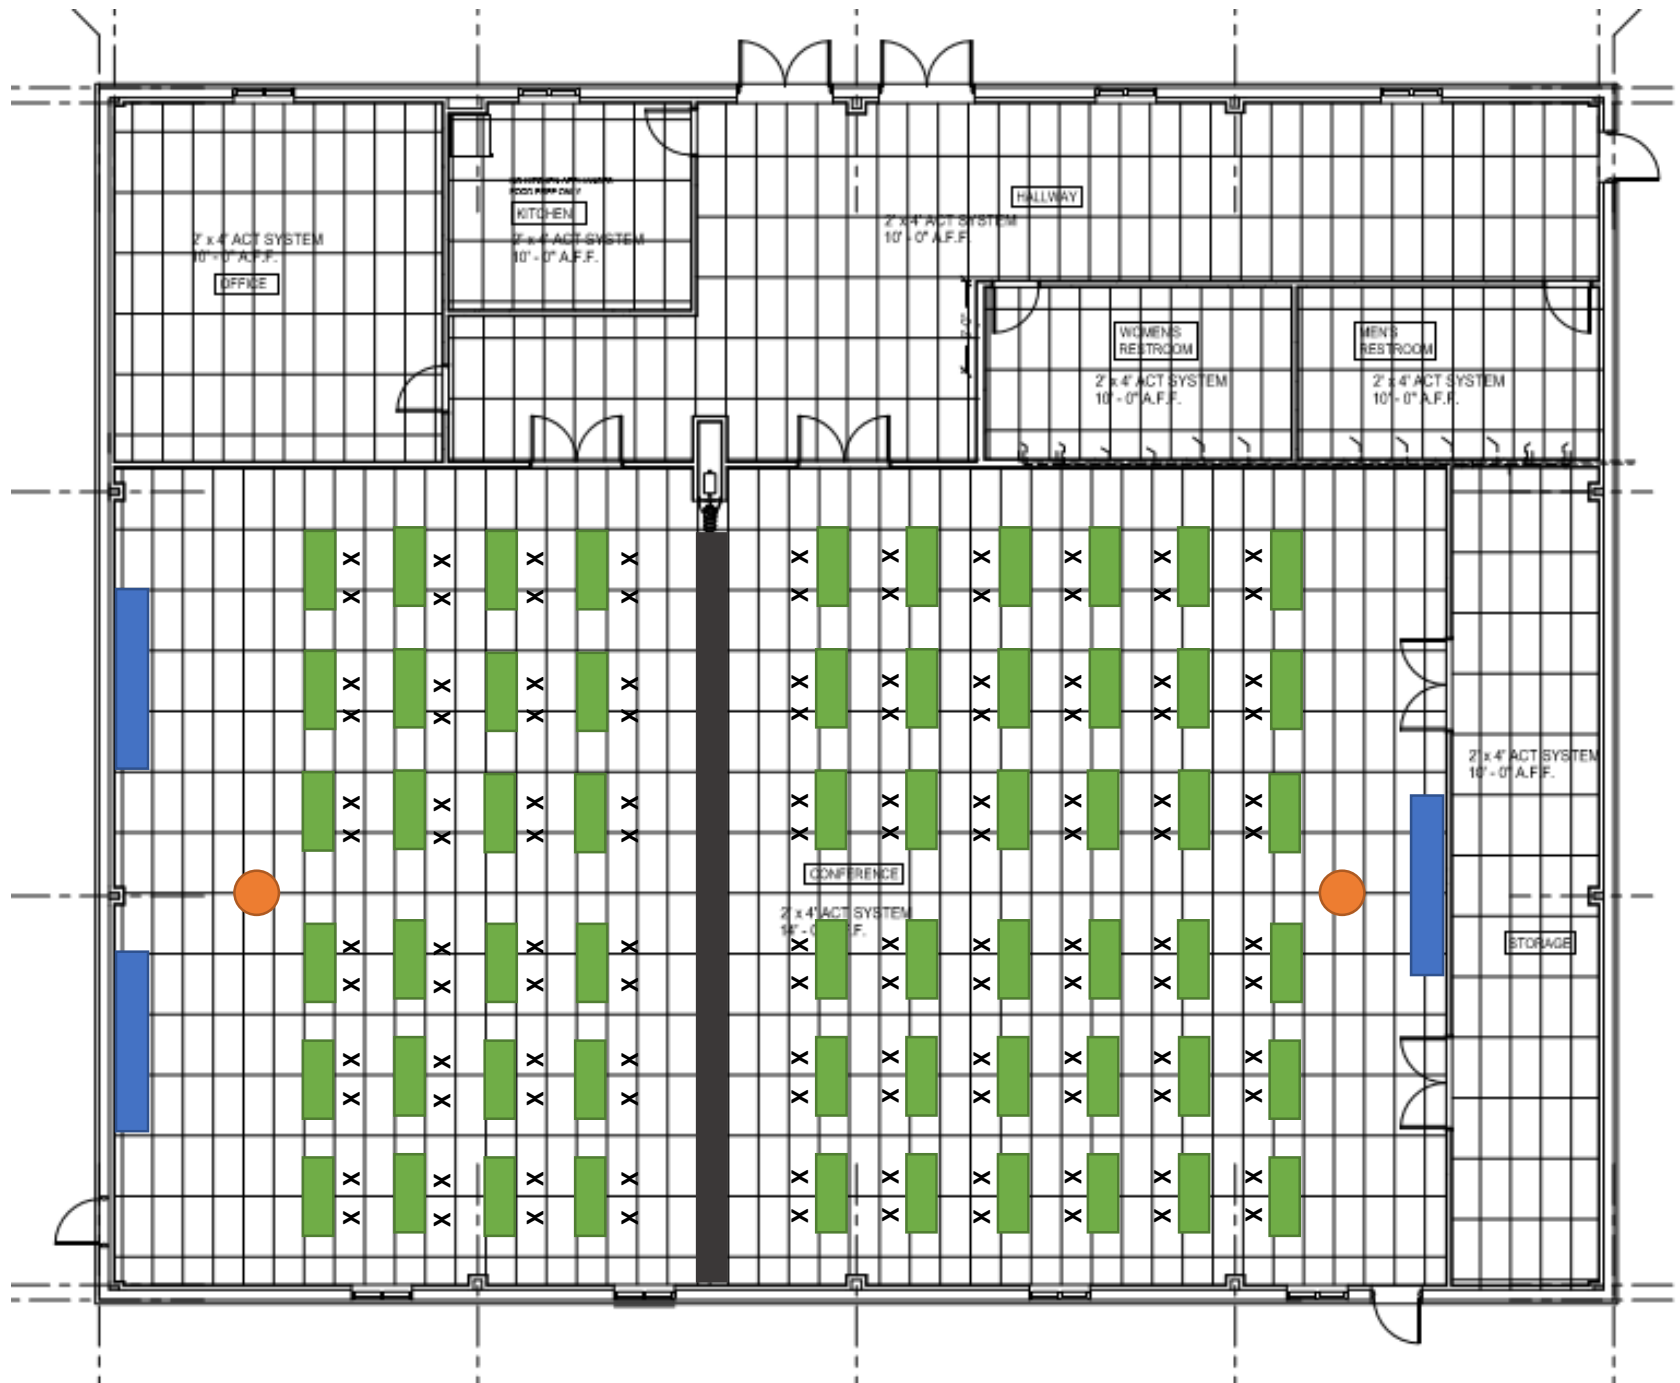

Seating options for events at the Allen County  
Workforce Development & Recruiting Center

120 tables and up  
to 240 chairs  
facing either  
direction.

24 tables with 48  
chairs facing 2  
screens.

36 tables with 72  
chairs facing 1  
screen.

8 round tables  
with 64 chairs  
facing 2 screens.

12 tables with 96  
chairs facing 1  
screen.

20 round tables  
with 160 chairs  
facing either  
direction.

250 chairs facing  
either direction  
with aisle down  
the middle.